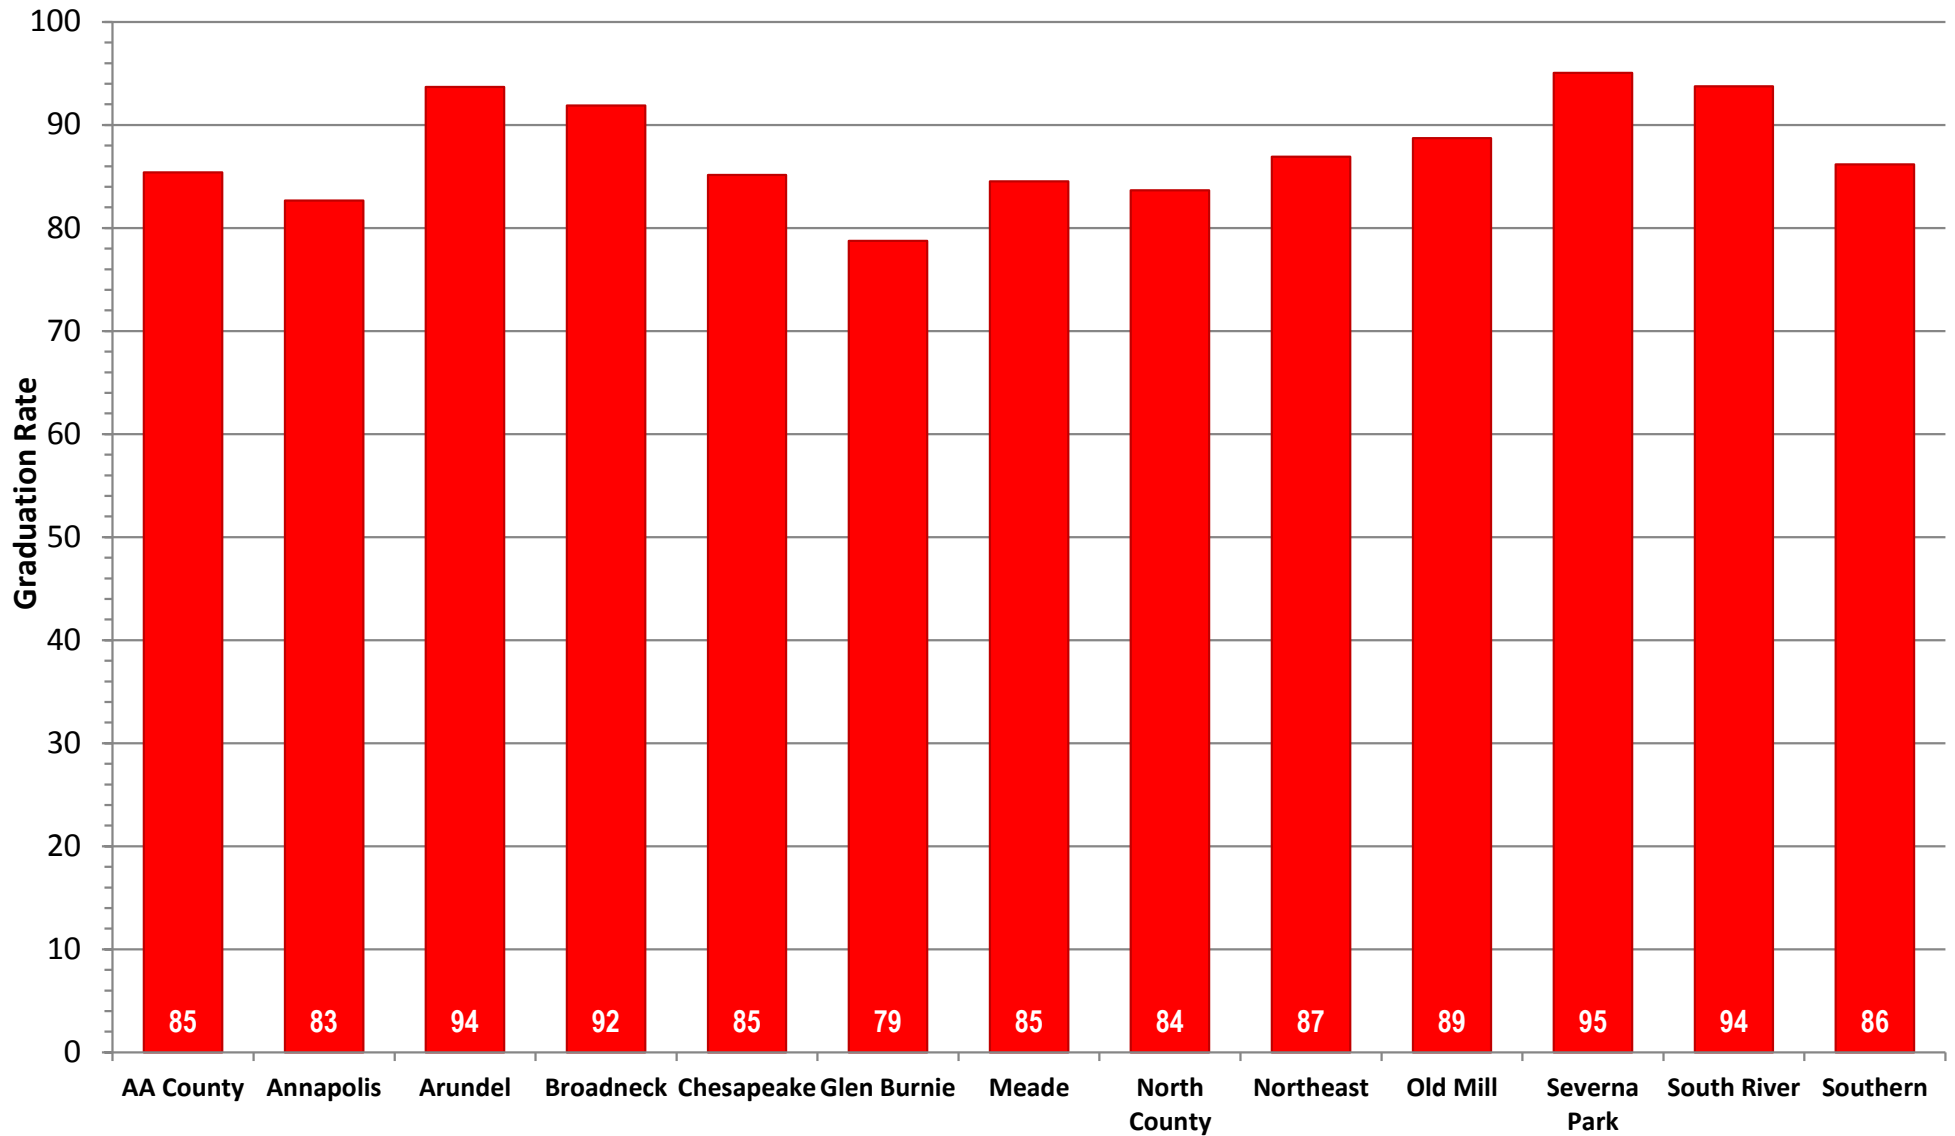

Anne Arundel County Public Schools Four Year Cohort Graduation Rates

■ Class of 2012 (FTNG 2009)